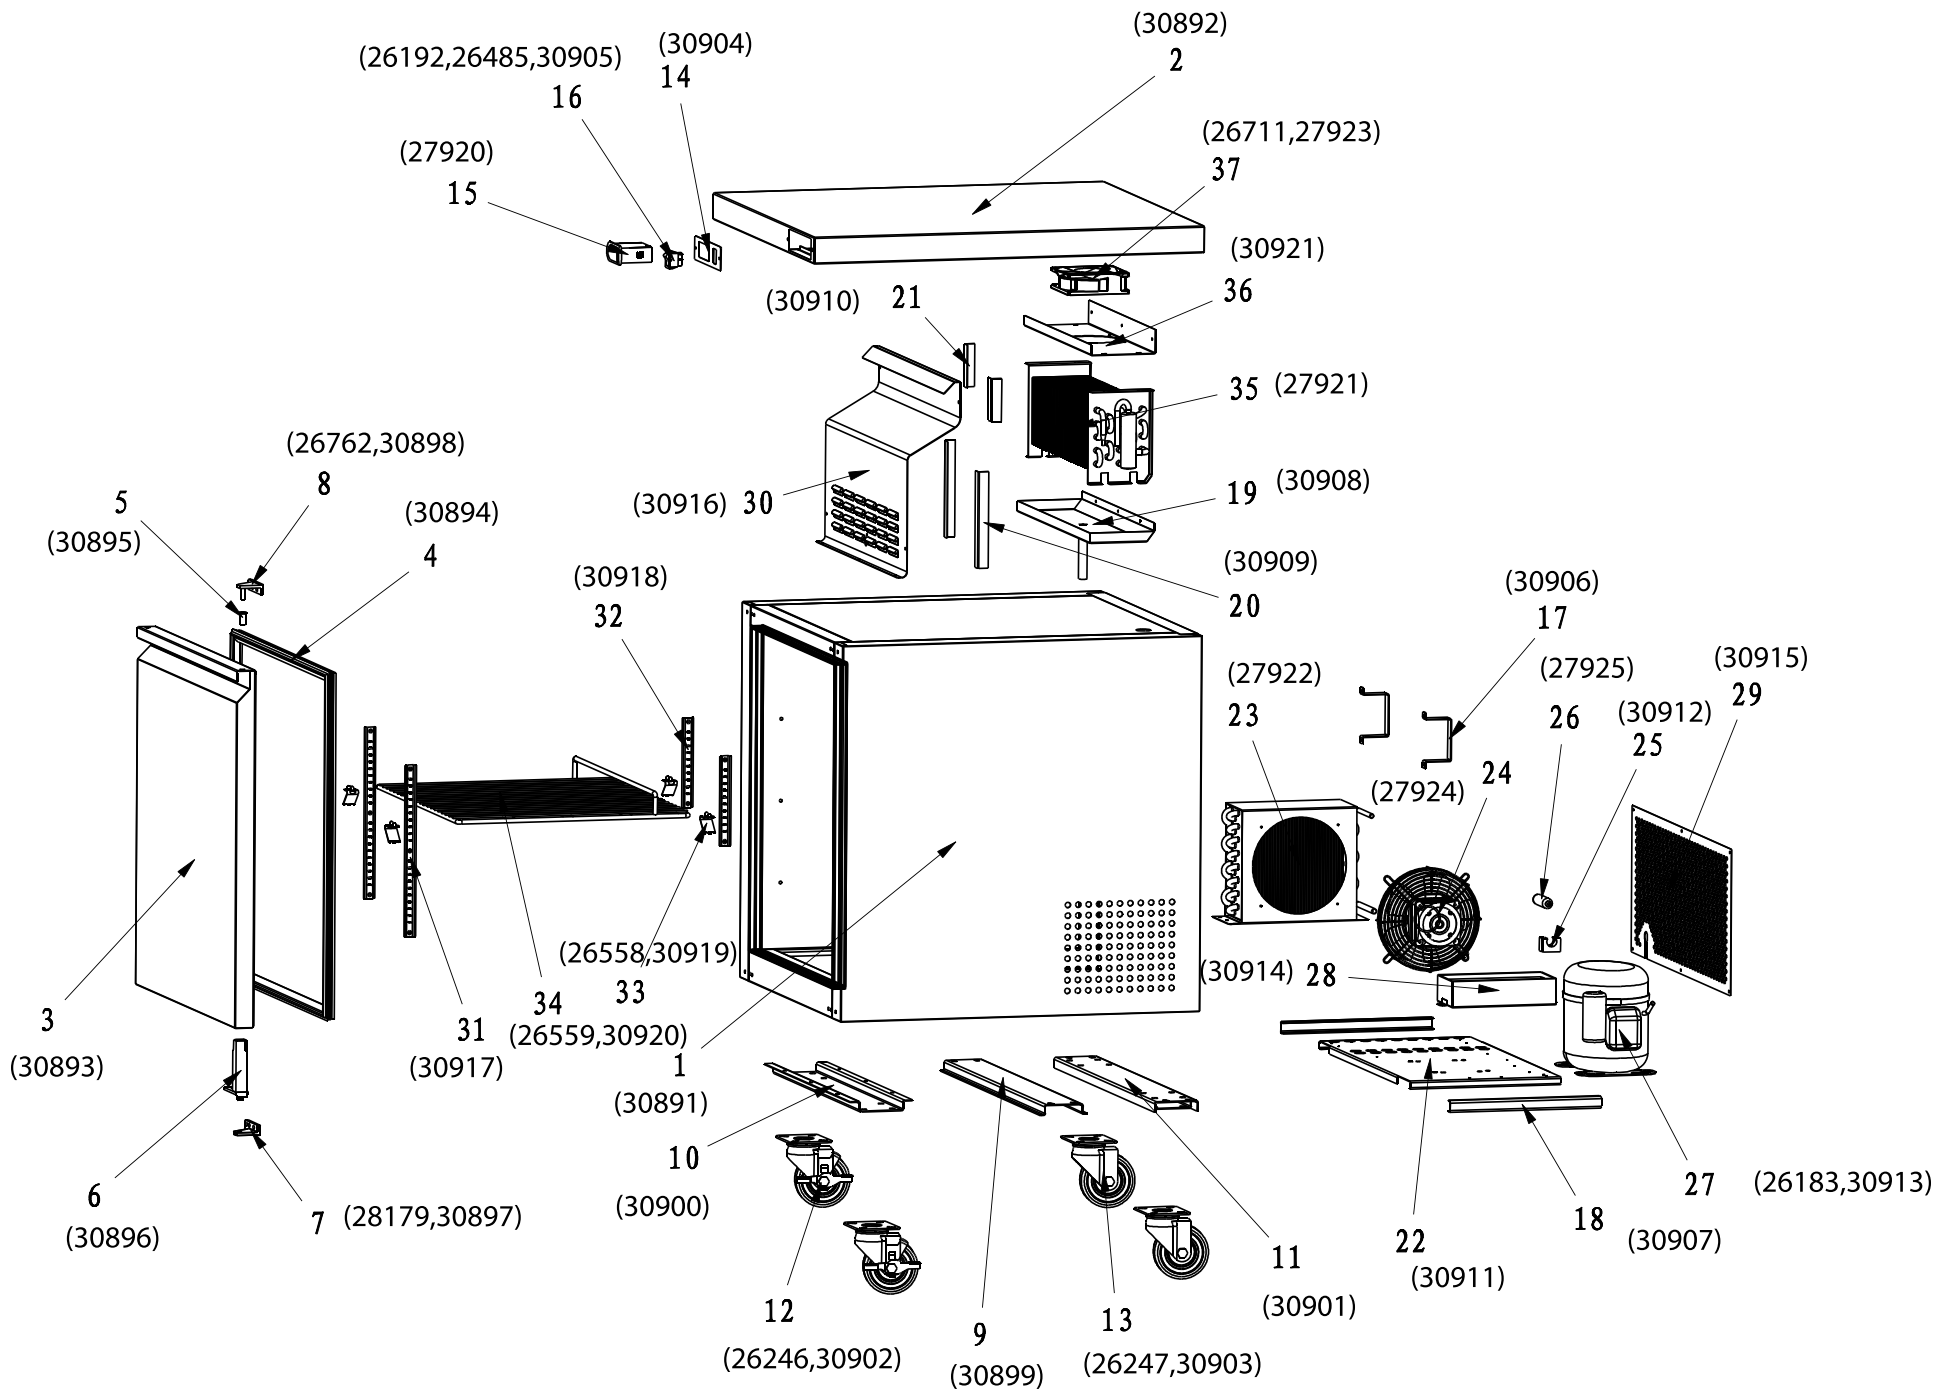

Parts Diagram

Model RE-CN-0006 27202

Parts List

Model RE-CN-0006 27202

Item No.	Description	Position	Item No.	Description	Position	Item No.	Description	Position
30891	Cabinet	1	30904	Controller Install Panel	14	26183 30913	Compressor	27
30892	Top Board	2	27920	Temperature Controller	15	30914	Outside Water Tray	28
30893	Door	3	26192 26485 30905	Power Switch	16	30915	Diamond Back Cover	29
30894	Door Seal	4	30906	Back Bracket	17	30916	Evaporator Fan Cover	30
30895	Axel Bush	5	30907	Track of Cooling Unit Panel	18	30917	K Clip Hanging Bar	31
30896	Spring Hinge	6	30908	Inside Water Tray	19	30918	K Clip Hanging Bar	32
28179 30897	Right Down Hinge	7	30909	Fan Cover Fastener	20	26558 30919	K Clip	33
26762 30898	Right Up Hinge	8	30910	Fan Cover Fastener	21	26559 30920	Shelf	34
30899	Feet Install Panel	9	30911	Cooling Unit Install Panel	22	27921	Evaporator	35
30900	Feet Install Panel	10	27922	Condenser	23	30921	Evaporator Fan Install Panel	36
30901	Feet Install Panel	11	27924	Condenser Fan	24	26711 27923	Evaporator Fan	37
26246 30902	Castor	12	30912	Filter Base	25			
26247 30903	Castor	13	27925	Filter	26			